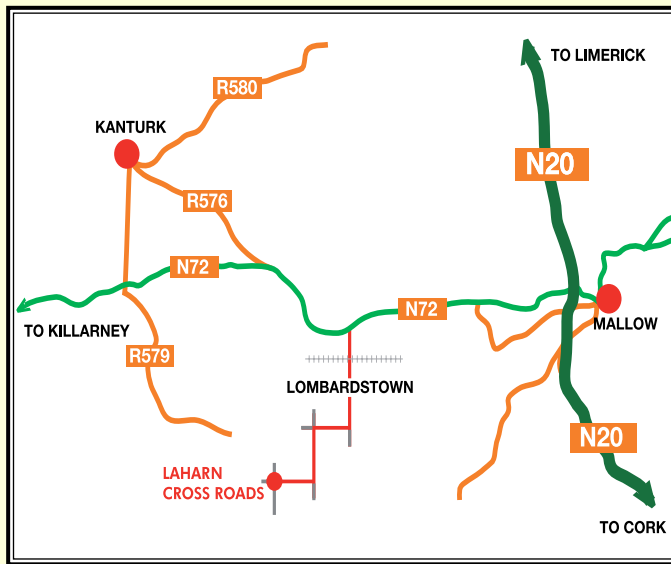

Crossroads dancing enjoyed by both young and old.

Laharn Cross Roads is located just off the N72 Mallow - Killarney Road (10Km from Mallow & Kanturk). Turn off the N72 Mallow - Killarney Road at Lombardstown junction. Cross over the railway tracks, through the village of Lombardstown and take the first right hand turn exiting the village. Turn left at the crossroads at the Gortroe Inn and take the next right hand turn at The Well Bar. Laharn Cross Roads is located approx 2Km along this road.