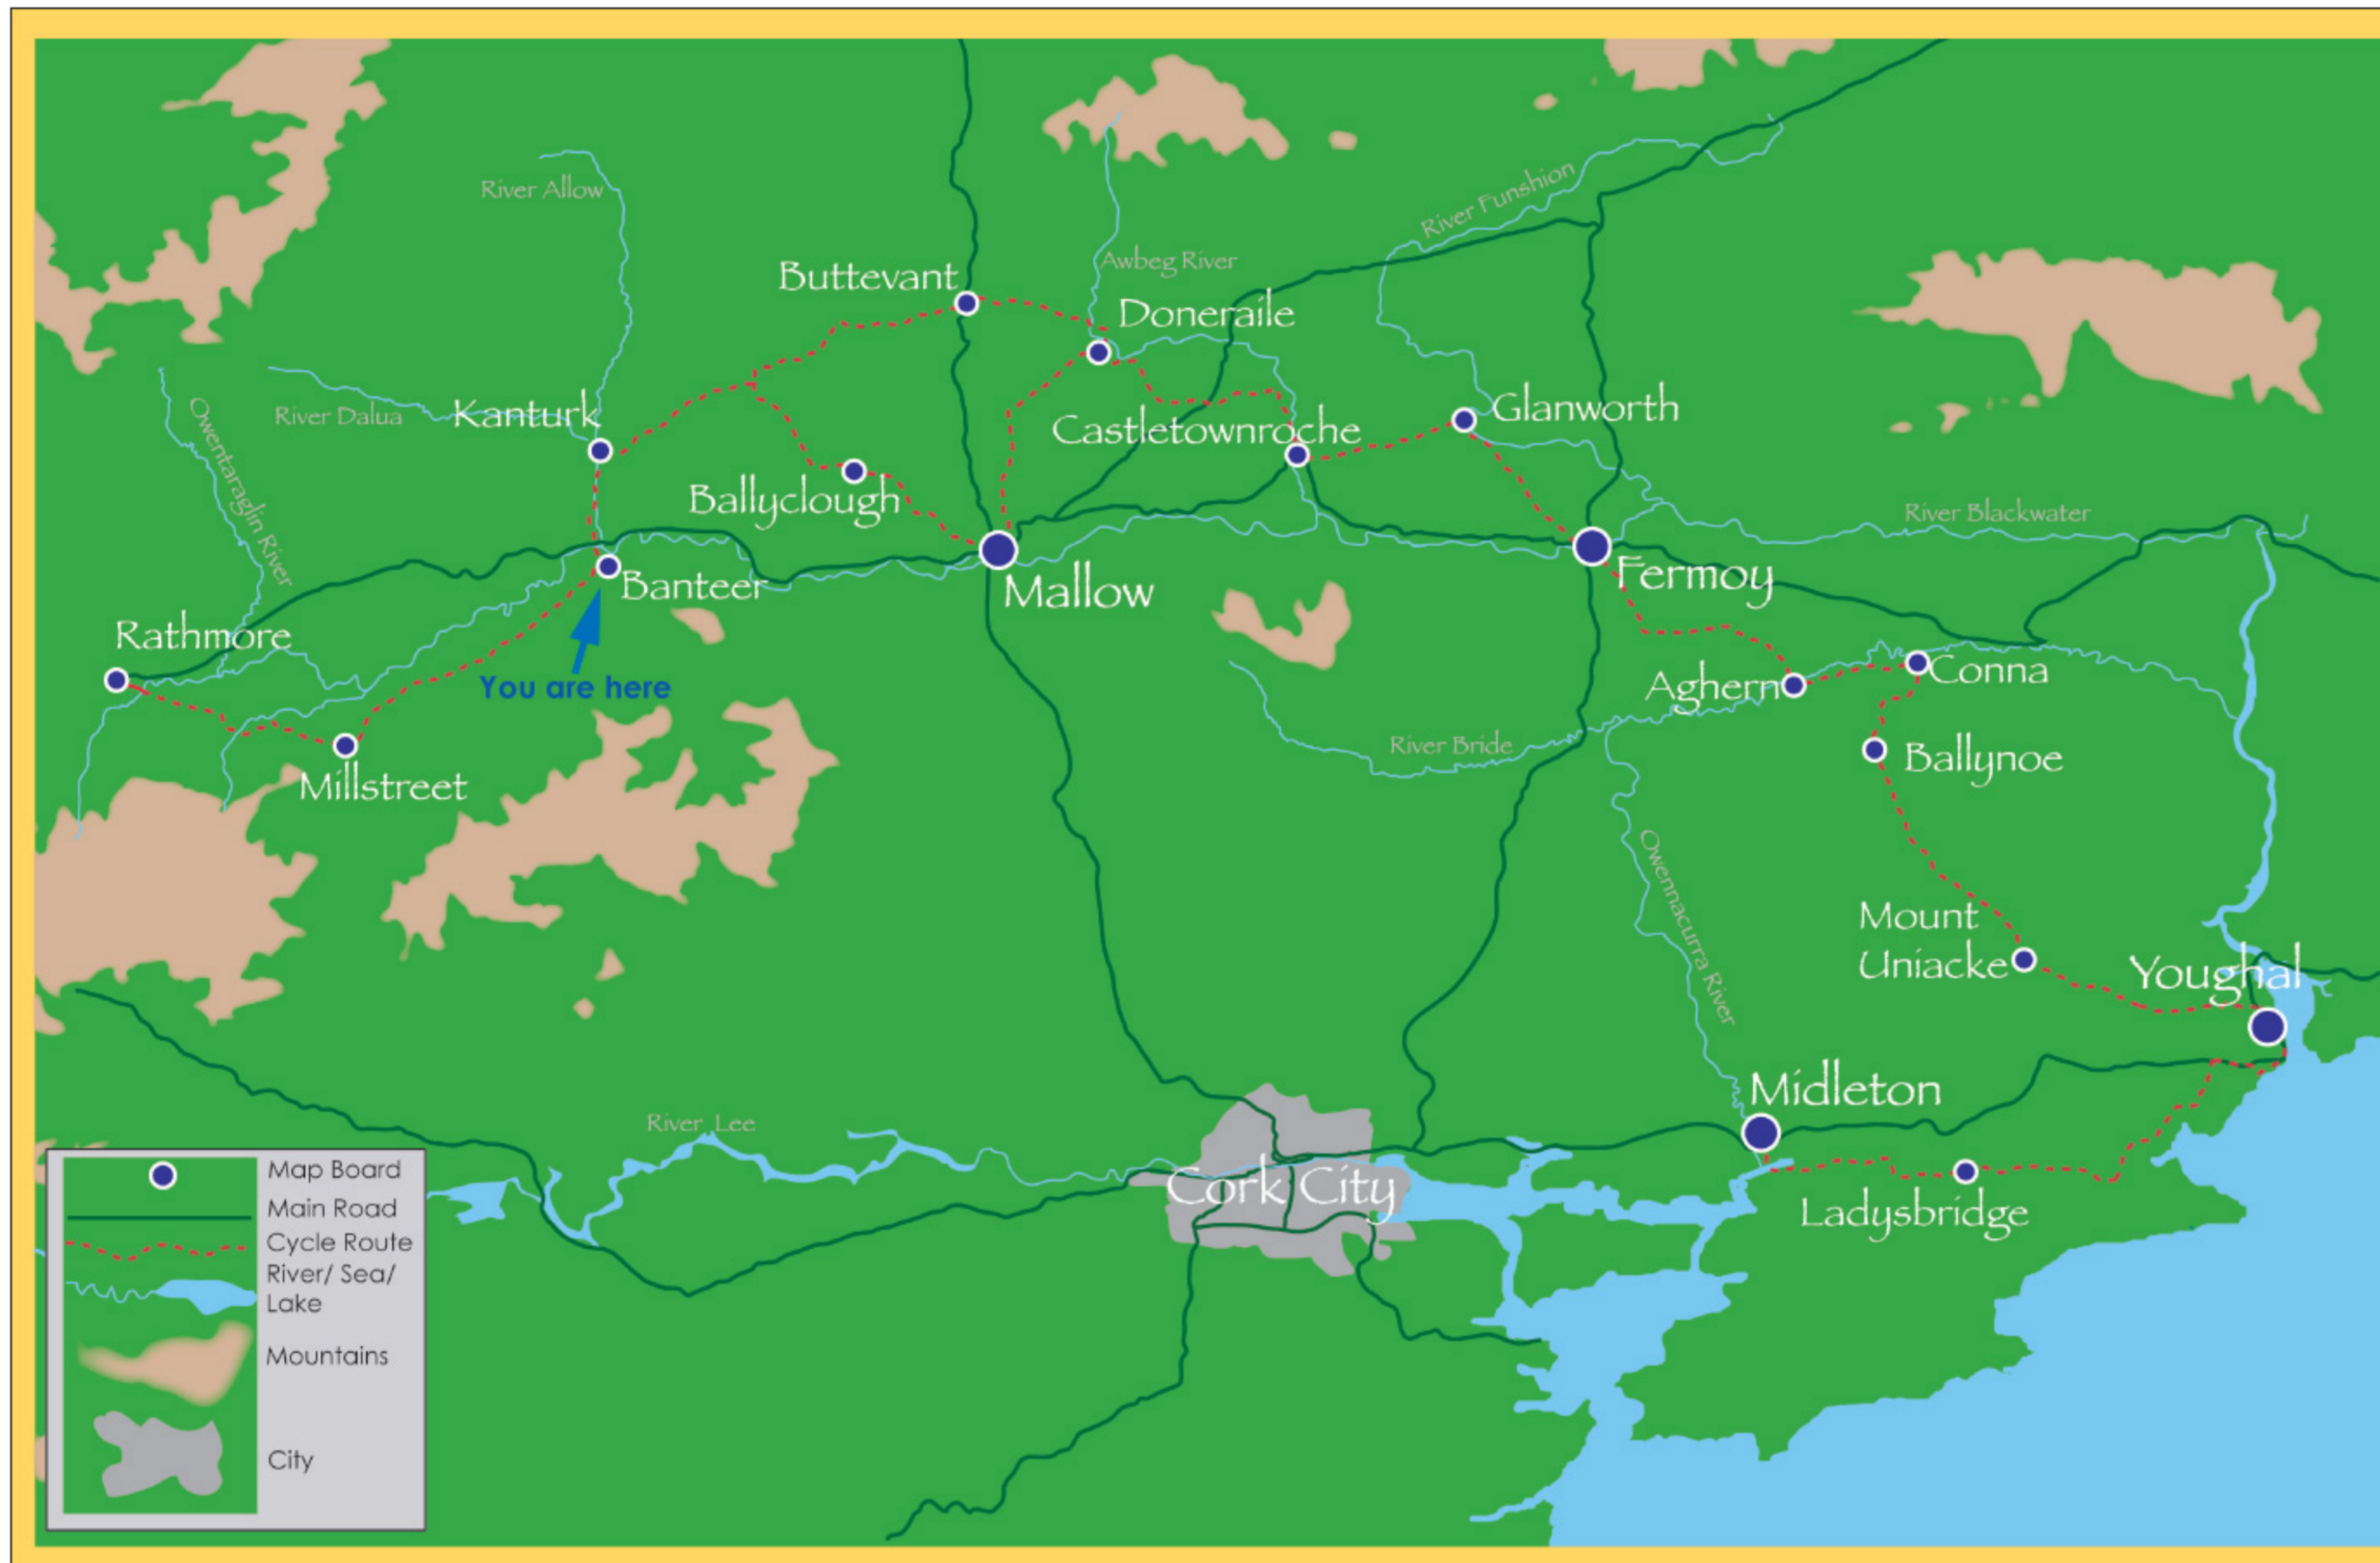

# Blackwater Valley Cycle Route

Banteer

Millstreet Banteer Kanturk  
Generally cycling on the flat and/or occasionally in hilly terrain with very limited uphill sections.