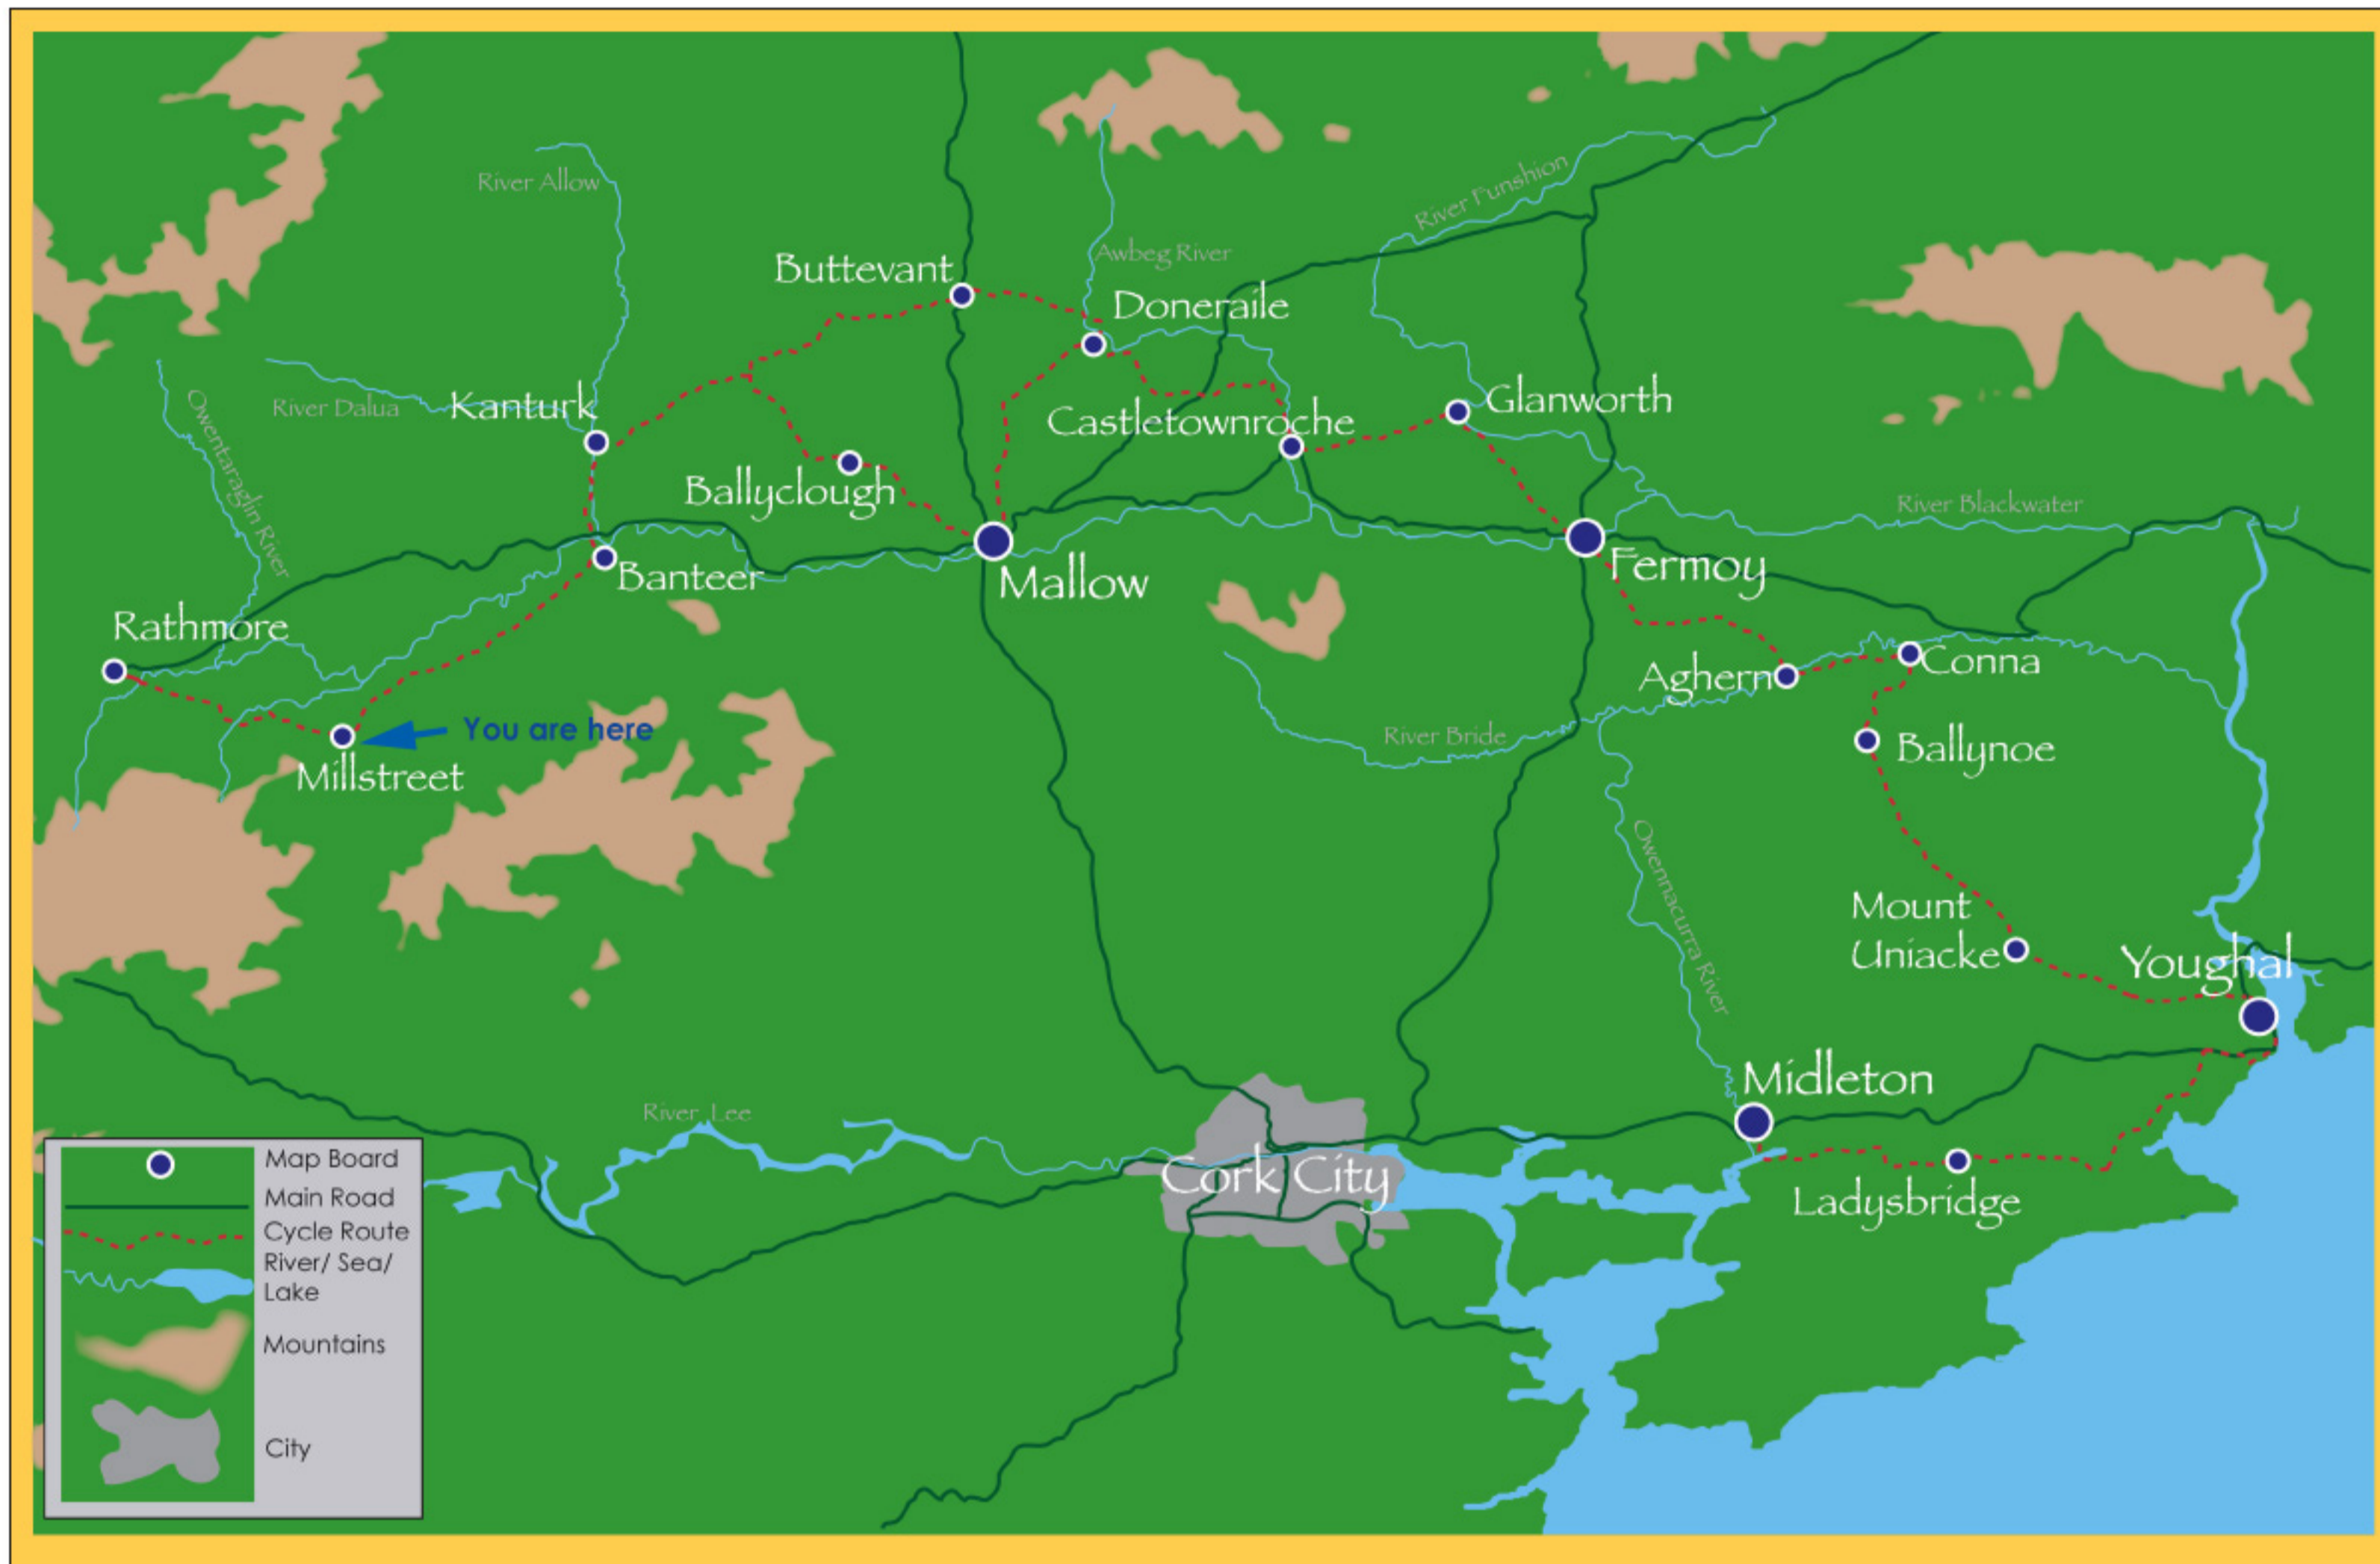

Blackwater Valley Cycle Route

Millstreet

General cycling on flat and in hilly terrain with occasional steeper ascents and descents