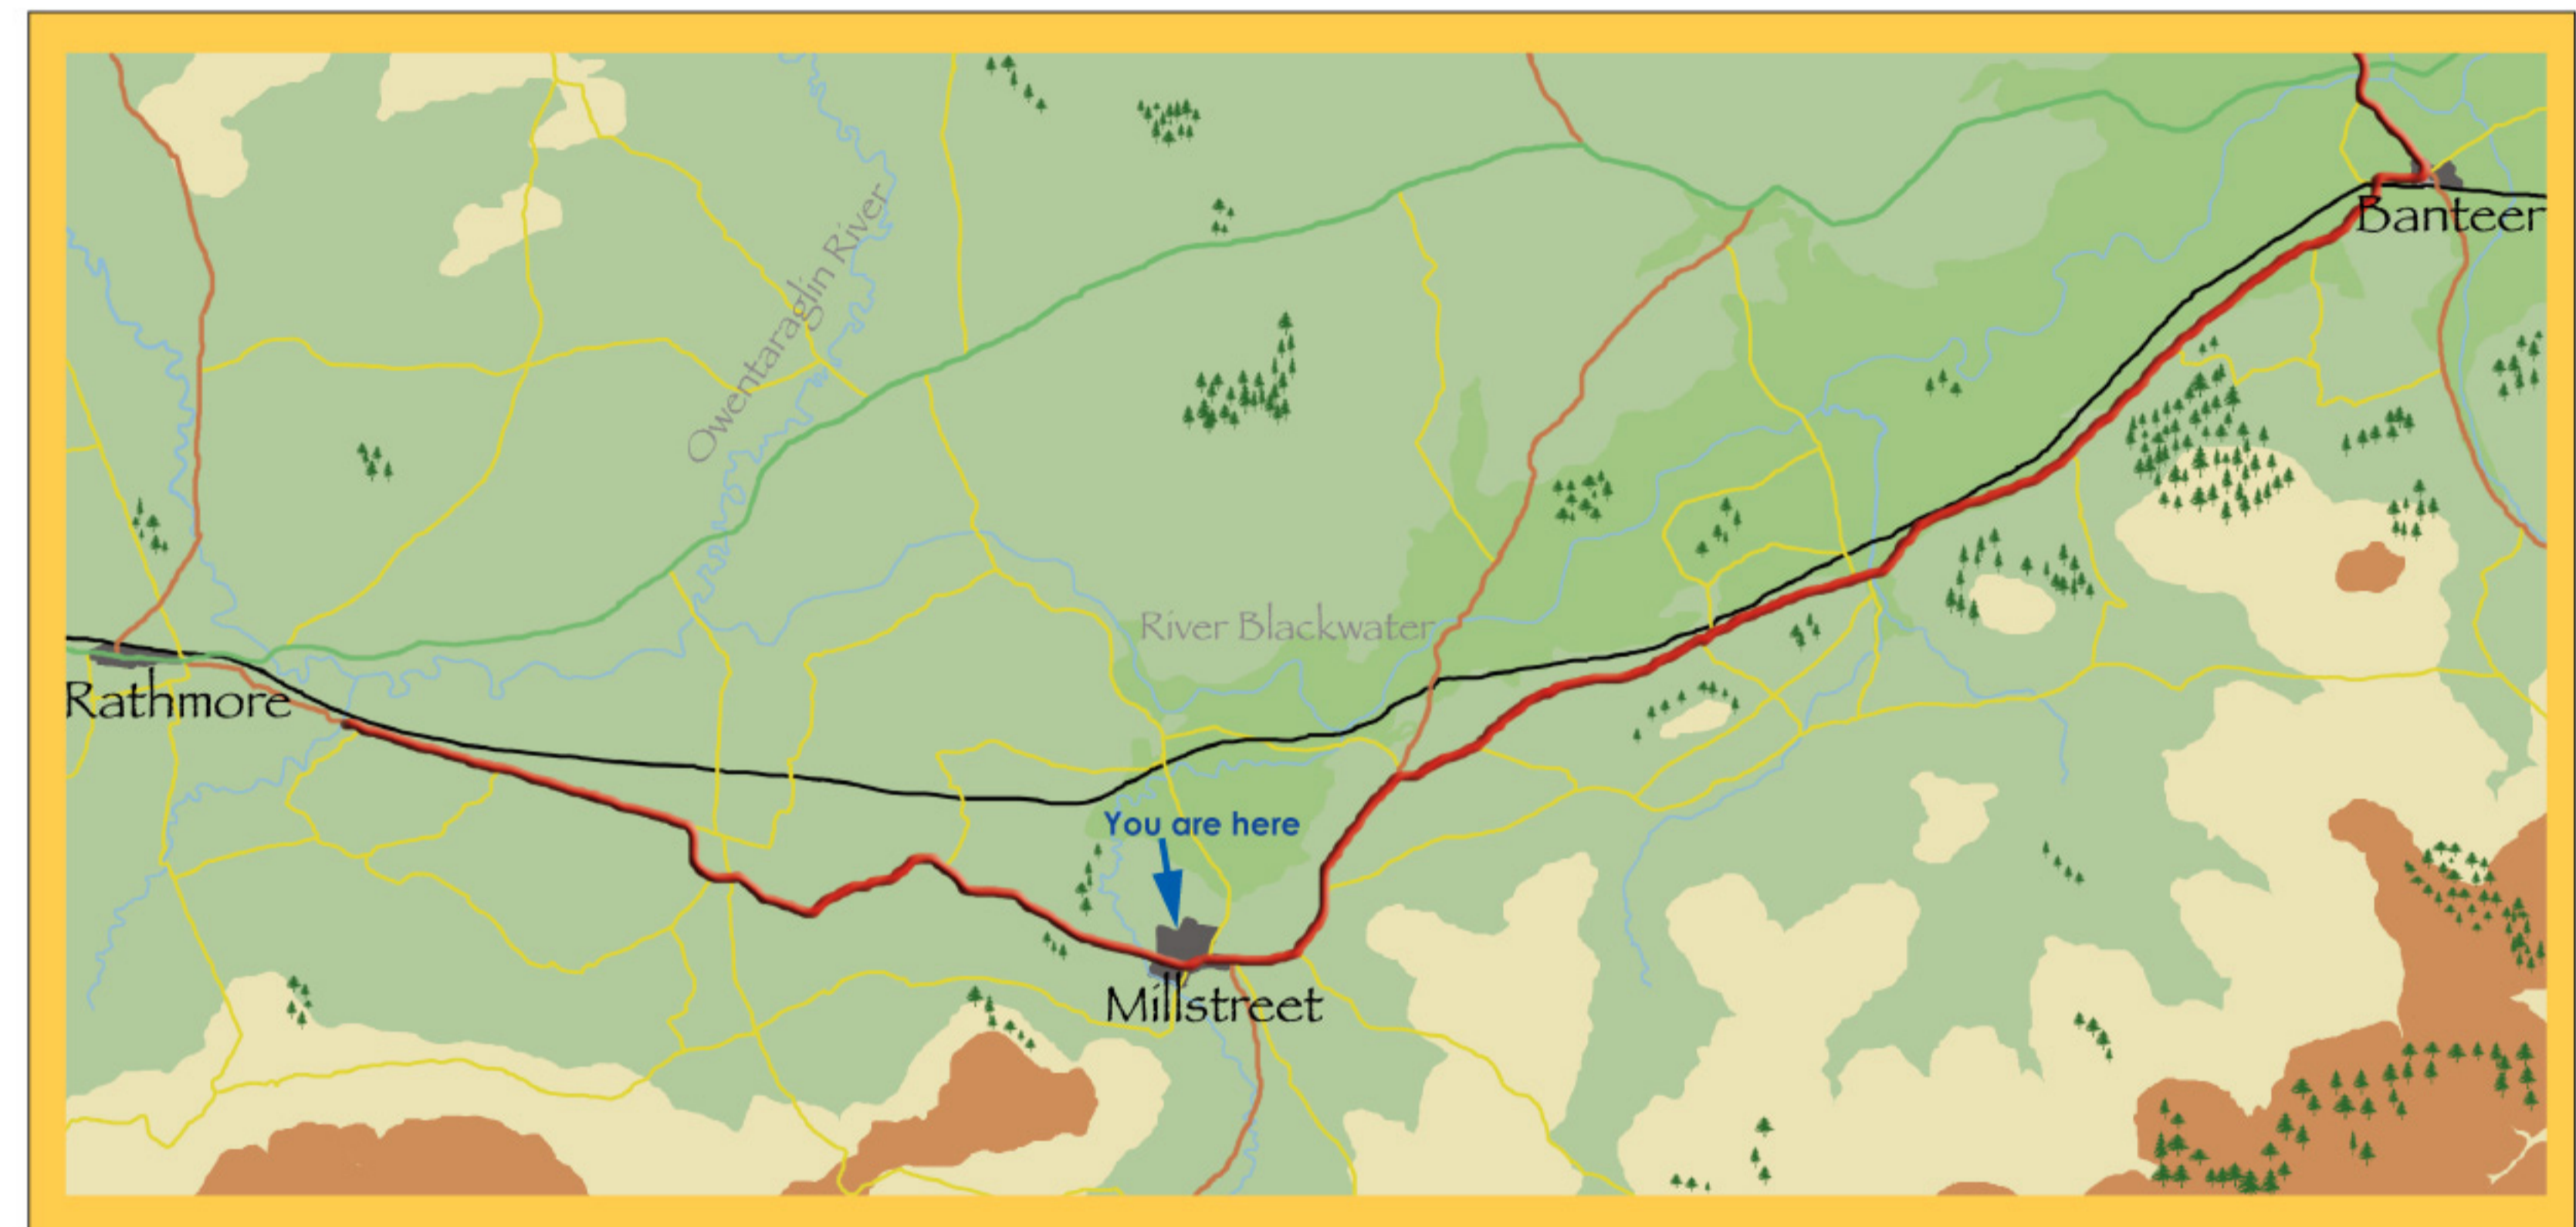

Blackwater Valley Cycle Route

Millstreet

General cycling on flat and in hilly terrain with occasional steeper ascents and descents